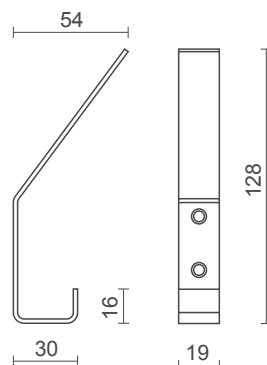

model no / **CH 442**

Strip Pattern Hat & Coat Hook

- **Finishes:** SSS: Satin Stainless Steel
  PSS: Polished Stainless Steel
  PAA: Polished Anodised Aluminium