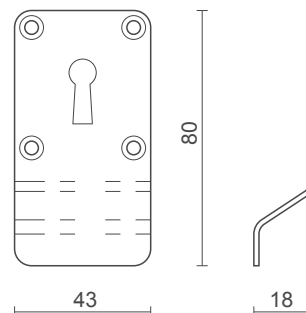

model no / **CFP 4**

**Oval Flush Pull**

- **Finishes:** SSS: Satin Stainless Steel  
PSS: Polished Stainless Steel

model no / **CH 315**

**Keyhole Cylinder Pull**

- **Finishes:** SSS: Satin Stainless Steel  
PSS: Polished Stainless Steel  
PAA: Polished Anodised Aluminium  
PB: Polished Brass