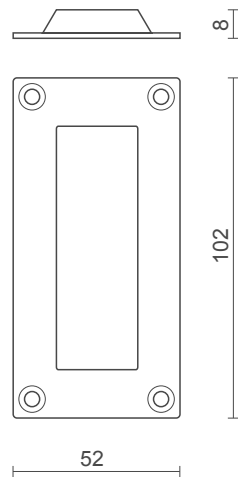

model no / **CFP 1**

Rectangular Flush Pull

- **Finishes:** SSS: Satin Stainless Steel
  PSS: Polished Stainless Steel