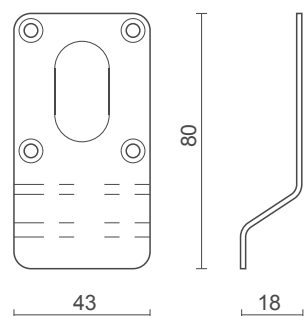

- **Finishes:** SSS: Satin Stainless Steel
  PSS: Polished Stainless Steel
  PAA: Polished Anodised Aluminium
  PB: Polished Brass