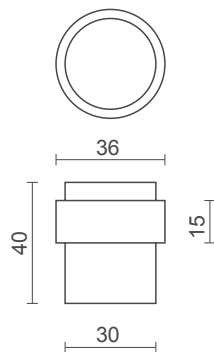

model no / **DS 77**

- **Finishes:** SSS: Satin Stainless Steel
  PSS: Polished Stainless Steel
  PAA: Polished Anodised Aluminium
  SCP: Satin Chrome Plate
  PCP: Polished Chrome Plate
  PB: Polished Brass