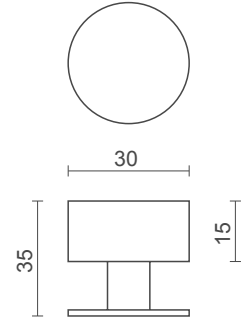

model no / **DS 73**

- **Finishes:** SSS: Satin Stainless Steel
  PSS: Polished Stainless Steel