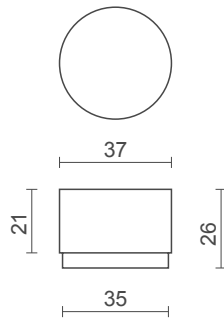

model no / **DS 74**

- **Finishes:** SSS: Satin Stainless Steel
  PSS: Polished Stainless Steel
  PAA: Polished Anodised Aluminium
  PB: Polished Brass