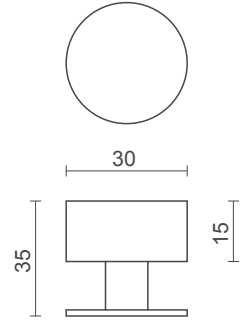

model no / **DS 73**

- **Finishes:** SSS: Satin Stainless Steel
  PSS: Polished Stainless Steel