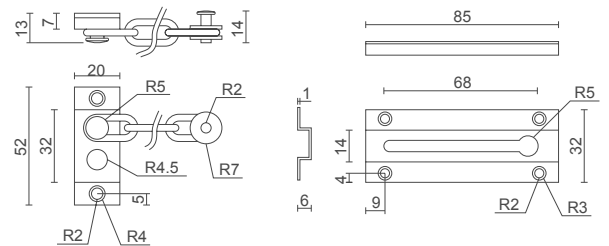

model no / **CDG 25**

**Door Guard**

- **Finishes:** PCP: Polished Chrome Plate  
 SCP: Satin Chrome Plate  
 PB: Polished Brass

model no / **CDV 32**

**Door Viewer**

- **Viewing angle:** 180 degrees
- **Maximum Door Thickness:** 60 mm
- **Finishes:** PCP: Polished Chrome Plate  
 SCP: Satin Chrome Plate  
 PB: Polished Brass