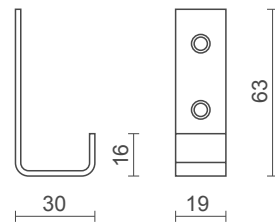

model no / **CH 441**

Coat Hook

- **Finishes:** SSS: Satin Stainless Steel
  PSS: Polished Stainless Steel
  PAA: Polished Anodised Aluminium
  PB: Polished Brass