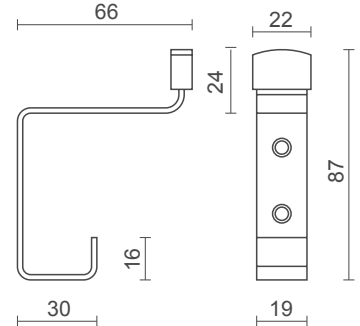

model no / **CH 440B**

Buffered Hat & Coat Hook

- **Finishes:** SSS: Satin Stainless Steel
  PSS: Polished Stainless Steel
  PAA: Polished Anodised Aluminium
  PB: Polished Brass