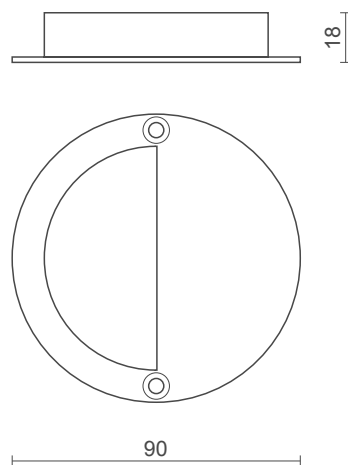

model no / **CFP 3**

Round Flush Pull

- **Finishes:** SSS: Satin Stainless Steel
  PSS: Polished Stainless Steel