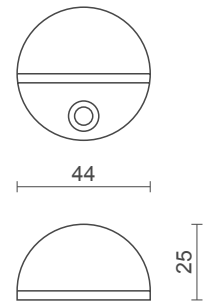

model no / **DS 75**

- **Finishes:** SSS: Satin Stainless Steel
  PSS: Polished Stainless Steel
  PAA: Polished Anodised Aluminium
  SCP: Satin Chrome Plate
  PCP: Polished Chrome Plate
  SNP: Satin Nickel Plate
  PB: Polished Brass