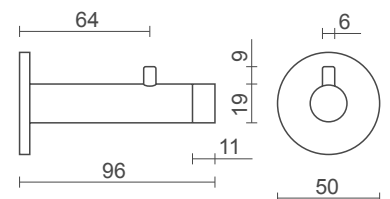

model no / **CH 443**

- **Finishes:** SSS: Satin Stainless Steel
  PSS: Polished Stainless Steel