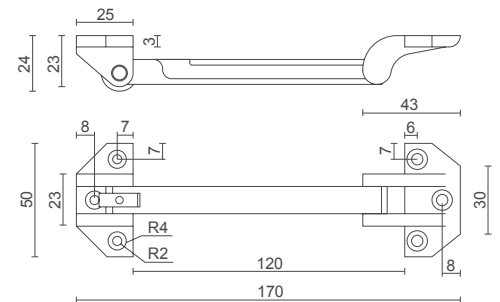

model no / **CDG 25**

**Door Guard**

- **Finishes:** PCP: Polished Chrome Plate  
 SCP: Satin Chrome Plate  
 PB: Polished Brass

model no / **CDV 32**

**Door Viewer**

- **Viewing angle:** 180 degrees
- **Maximum Door Thickness:** 60 mm
- **Finishes:** PCP: Polished Chrome Plate  
 SCP: Satin Chrome Plate  
 PB: Polished Brass

model no / **CDV 35**

**Door Viewer with Viewer Cover**

- **Viewing angle:** 200 degrees
- **Maximum Door Thickness:** 55 mm
- **Finishes:** SNP: Satin Nickel Plate  
 PB: Polished Brass  
 CP: Chrome Plate