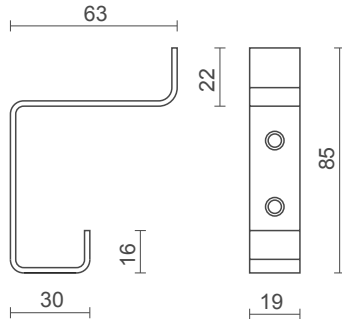

model no / **CH 440**

Hat & Coat Hook

- **Finishes:** SSS: Satin Stainless Steel
  PSS: Polished Stainless Steel
  PAA: Polished Anodised Aluminium
  PB: Polished Brass