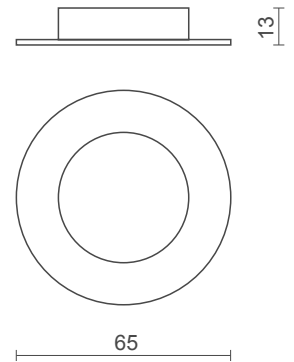

model no / **CFP 2**

Round Flush Pull

- **Finishes:** SSS: Satin Stainless Steel
  PSS: Polished Stainless Steel