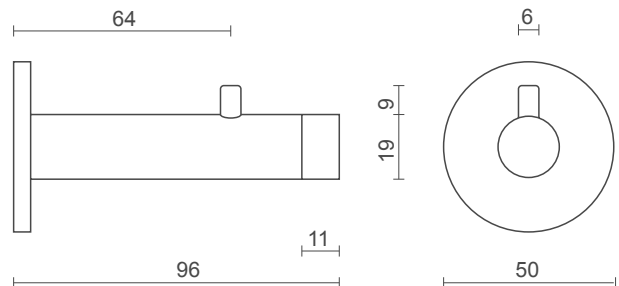

Projection Door Stop With Clothes Peg

- **Finishes:** SSS: Satin Stainless Steel
  PSS: Polished Stainless Steel

model no / **DS 79**