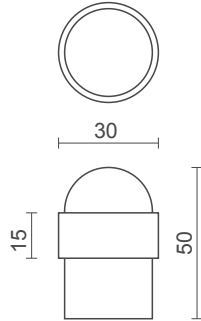

model no / **DS 72**

- **Finishes:** SSS: Satin Stainless Steel
  PSS: Polished Stainless Steel
  PAA: Polished Anodised Aluminium
  PCP: Polished Chrome Plate
  PB: Polished Brass