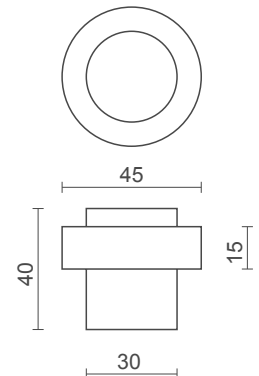

model no / **DS 77H**

- **Finishes:** SSS: Satin Stainless Steel
  PSS: Polished Stainless Steel
  PAA: Polished Anodised Aluminium
  SCP: Satin Chrome Plate
  PCP: Polished Chrome Plate
  PB: Polished Brass