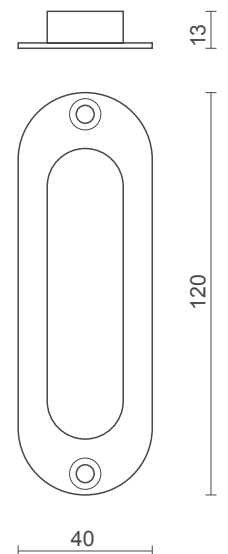

model no / **CFP 4**

Oval Flush Pull

- **Finishes:** SSS: Satin Stainless Steel
  PSS: Polished Stainless Steel