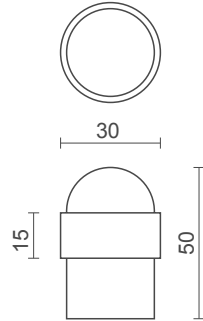

- **Finishes:** SSS: Satin Stainless Steel
  PSS: Polished Stainless Steel
  PAA: Polished Anodised Aluminium
  PCP: Polished Chrome Plate
  PB: Polished Brass