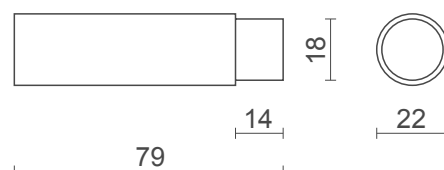

Skirting Door Stop

- **Finishes:** SSS: Satin Stainless Steel
  PSS: Polished Stainless Steel
  PAA: Polished Anodised Aluminium