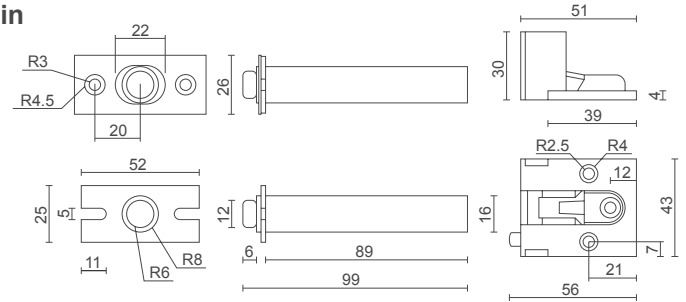

Concealed Fix Security Door Chain

- **Finishes:** PCP: Polished Chrome Plate
  PB: Polished Brass