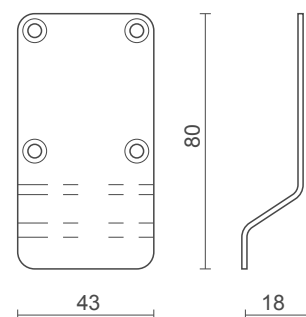

- **Finishes:** SSS: Satin Stainless Steel
  PSS: Polished Stainless Steel
  PAA: Polished Anodised Aluminium
  PB: Polished Brass