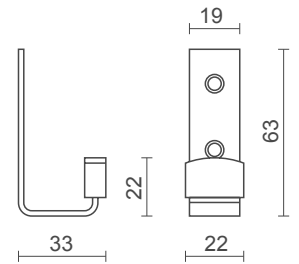

model no / **CH 441B**

Buffered Coat Hook

- **Finishes:** SSS: Satin Stainless Steel
  PSS: Polished Stainless Steel
  PAA: Polished Anodised Aluminium
  PB: Polished Brass