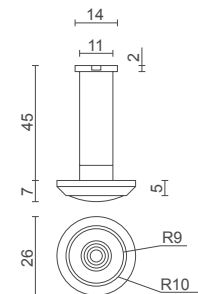

model no / **CDG 25**

**Door Guard**

- **Finishes:** PCP: Polished Chrome Plate  
 SCP: Satin Chrome Plate  
 PB: Polished Brass

model no / **CDV 32**

**Door Viewer**

- **Viewing angle:** 180 degrees
- **Maximum Door Thickness:** 60 mm
- **Finishes:** PCP: Polished Chrome Plate  
 SCP: Satin Chrome Plate  
 PB: Polished Brass

model no / **CDV 35**

**Door Viewer with Viewer Cover**

- **Viewing angle:** 200 degrees
- **Maximum Door Thickness:** 55 mm
- **Finishes:** SNP: Satin Nickel Plate  
 PB: Polished Brass  
 CP: Chrome Plate