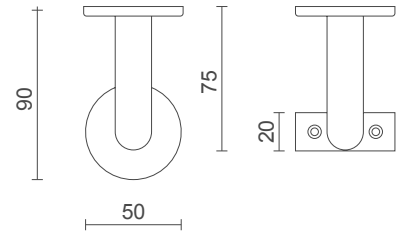

### Skirting Door Stop

- **Finishes:** SSS: Satin Stainless Steel  
PSS: Polished Stainless Steel  
PAA: Polished Anodised Aluminium

model no / **CH 480**

**Handrail Bracket**

- **Finishes:** SSS: Satin Stainless Steel  
 PSS: Polished Stainless Steel  
 PAA: Polished Anodised Aluminium  
 PB: Polished Brass