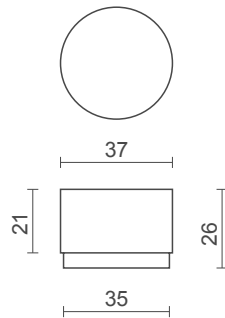

model no / **DS 74**

- **Finishes:** SSS: Satin Stainless Steel
  PSS: Polished Stainless Steel
  PAA: Polished Anodised Aluminium
  PB: Polished Brass