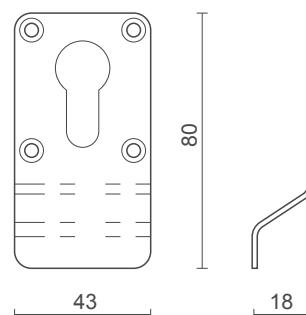

- **Finishes:** SSS: Satin Stainless Steel
  PSS: Polished Stainless Steel
  PAA: Polished Anodised Aluminium
  PB: Polished Brass