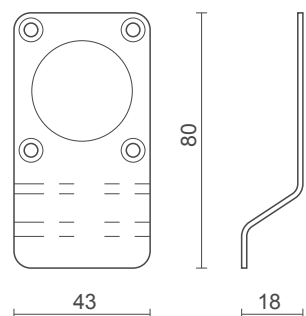

- **Finishes:** SSS: Satin Stainless Steel  
PSS: Polished Stainless Steel  
PAA: Polished Anodised Aluminium  
PB: Polished Brass

model no / **CH 318**

**Rim Cylinder Pull**

- **Finishes:** SSS: Satin Stainless Steel  
PSS: Polished Stainless Steel  
PAA: Polished Anodised Aluminium  
PB: Polished Brass