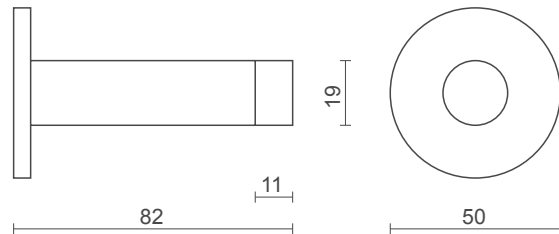

model no / **DS 78**

Skirting Door Stop

- **Finishes:** SSS: Satin Stainless Steel
  PSS: Polished Stainless Steel
  PAA: Polished Anodised Aluminium
  PB: Polished Brass

model no / **DS 78P**