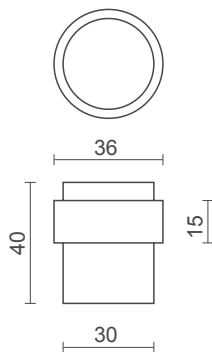

model no / **DS 77**

- **Finishes:** SSS: Satin Stainless Steel
  PSS: Polished Stainless Steel
  PAA: Polished Anodised Aluminium
  SCP: Satin Chrome Plate
  PCP: Polished Chrome Plate
  PB: Polished Brass