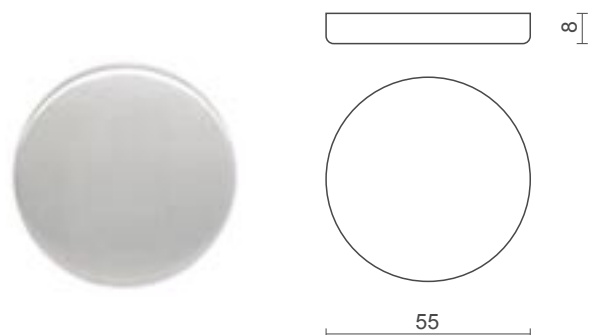

model no / **CH 312**

**Oval Escutcheon**

- **Available in: 4mm & 8mm**
- **Finishes:** SSS: Satin Stainless Steel  
PSS: Polished Stainless Steel  
PAA: Polished Anodised Aluminium  
PB: Polished Brass

model no / **CH 313**

**Blank Escutcheon**

- **Available in: 4mm & 8mm**
- **Finishes:** SSS: Satin Stainless Steel  
PSS: Polished Stainless Steel