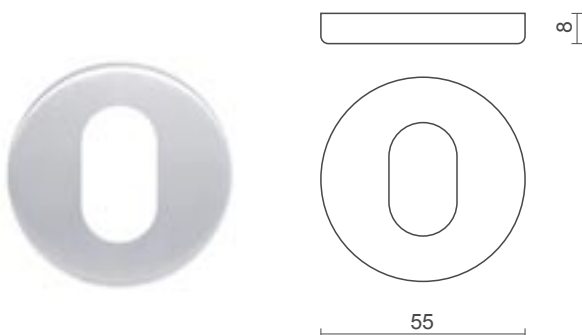

model no / **CH 310**

**Keyhole Escutcheon**

- **Available in: 4mm & 8mm**
- **Finishes:** SSS: Satin Stainless Steel  
PSS: Polished Stainless Steel  
PAA: Polished Anodised Aluminium  
PB: Polished Brass

model no / **CH 311**

**Euro Escutcheon**

- **Available in: 4mm & 8mm**
- **Finishes:** SSS: Satin Stainless Steel  
PSS: Polished Stainless Steel  
PAA: Polished Anodised Aluminium  
PB: Polished Brass

model no / **CH 312**

**Oval Escutcheon**

- **Available in: 4mm & 8mm**
- **Finishes:** SSS: Satin Stainless Steel  
PSS: Polished Stainless Steel  
PAA: Polished Anodised Aluminium  
PB: Polished Brass