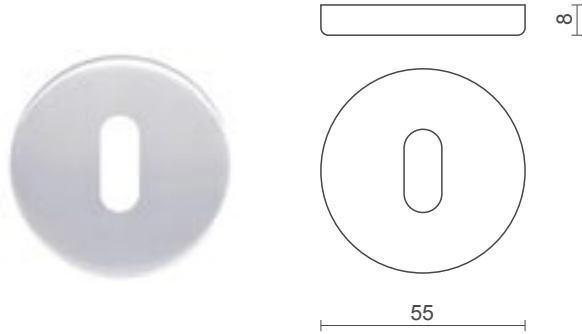

model no / **CH 310**

**Keyhole Escutcheon**

- **Available in: 4mm & 8mm**
- **Finishes:** SSS: Satin Stainless Steel  
PSS: Polished Stainless Steel  
PAA: Polished Anodised Aluminium  
PB: Polished Brass

model no / **CH 311**

**Euro Escutcheon**

- **Available in: 4mm & 8mm**
- **Finishes:** SSS: Satin Stainless Steel  
PSS: Polished Stainless Steel  
PAA: Polished Anodised Aluminium  
PB: Polished Brass

model no / **CH 312**

**Oval Escutcheon**

- **Available in: 4mm & 8mm**
- **Finishes:** SSS: Satin Stainless Steel  
PSS: Polished Stainless Steel  
PAA: Polished Anodised Aluminium  
PB: Polished Brass