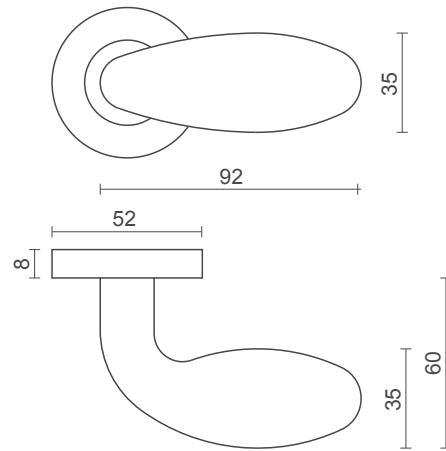

model no / **CH 920**

- **Available on:** Sprung Rose
- **Finishes:** SSS: Satin Stainless Steel
  PSS: Polished Stainless Steel

model no / **CH 921**

- **Available on:** Sprung Rose
- **Finishes:** SSS: Satin Stainless Steel
  PSS: Polished Stainless Steel

model no / **CH 922**

- **Available on:** Sprung Rose
- **Finishes:** SSS: Satin Stainless Steel
  PSS: Polished Stainless Steel

model no / **CH 923**

- **Available on:** Sprung Rose
- **Finishes:** SSS: Satin Stainless Steel
  PSS: Polished Stainless Steel