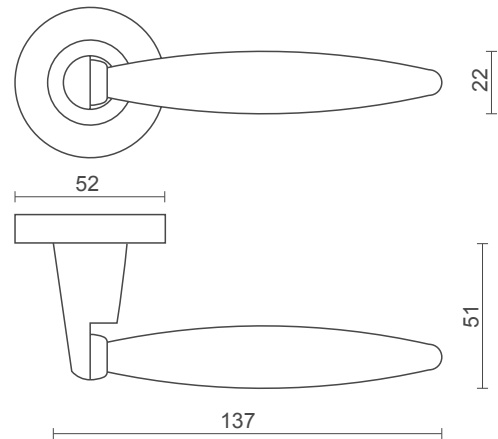

model no / **CH 920**

- **Available on:** Sprung Rose
- **Finishes:** SSS: Satin Stainless Steel
PSS: Polished Stainless Steel

model no / **CH 921**

- **Available on:** Sprung Rose
- **Finishes:** SSS: Satin Stainless Steel
PSS: Polished Stainless Steel