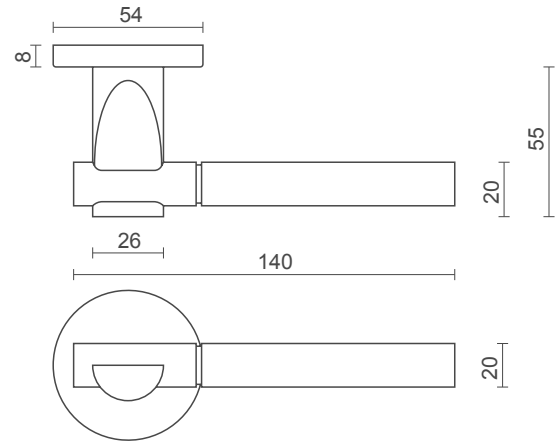

- **Available on:** Sprung Rose
- **Finishes:** SSS: Satin Stainless Steel
  PSS: Polished Stainless Steel

- **Available on:** Sprung Rose
- **Finishes:** SSS: Satin Stainless Steel
  PSS: Polished Stainless Steel

model no / **CH 912**

- **Available on:** Sprung Rose
- **Finishes:** SSS: Satin Stainless Steel
  PSS: Polished Stainless Steel

- **Available on:** Sprung Rose
- **Finishes:** SSS: Satin Stainless Steel
  PSS: Polished Stainless Steel