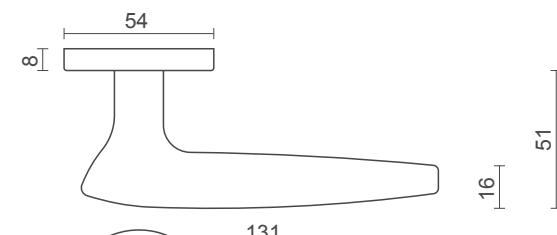

model no / **CH 900**

- **Available on:** Sprung Rose
- **Finishes:** SSS: Satin Stainless Steel
 PSS: Polished Stainless Steel

model no / **CH 901**

- **Available on:** Sprung Rose
- **Finishes:** SSS: Satin Stainless Steel
 PSS: Polished Stainless Steel