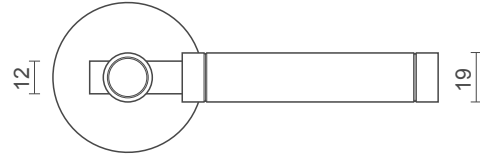

model no / **CH 914**

- **Available on:** Sprung Rose
- **Finishes:** SSS: Satin Stainless Steel
  PSS: Polished Stainless Steel

model no / **CH 917**

- **Available on:** Sprung Rose
- **Finishes:** SSS: Satin Stainless Steel
  PSS: Polished Stainless Steel

model no / **CH 918**

- **Available on:** Sprung Rose
- **Finishes:** SSS: Satin Stainless Steel
  PSS: Polished Stainless Steel

model no / **CH 919**

- **Available on:** Sprung Rose
- **Finishes:** SSS: Satin Stainless Steel
  PSS: Polished Stainless Steel