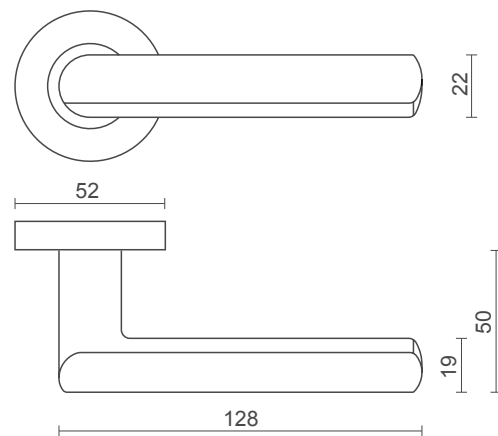

model no / **CH 920**

- **Available on:** Sprung Rose
- **Finishes:** SSS: Satin Stainless Steel
  PSS: Polished Stainless Steel

model no / **CH 921**

- **Available on:** Sprung Rose
- **Finishes:** SSS: Satin Stainless Steel
  PSS: Polished Stainless Steel

model no / **CH 922**

- **Available on:** Sprung Rose
- **Finishes:** SSS: Satin Stainless Steel
  PSS: Polished Stainless Steel

model no / **CH 923**

- **Available on:** Sprung Rose
- **Finishes:** SSS: Satin Stainless Steel
  PSS: Polished Stainless Steel