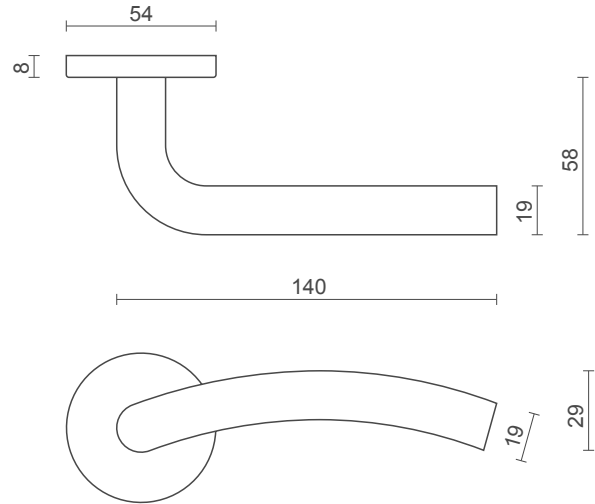

▪ **Series with CH399**

Section: Pull Handle

Model name: CHEP10-15

Description: Crescent Pull Handle

model no / **CH 499**

- **Available on:** Sprung or 4mm Unsprung Rose
- **Finishes:** SSS: Satin Stainless Steel
PSS: Polished Stainless Steel

▪ **Series with CH 599**

Section: Pull Handle

Model name: CHEP 10-15

Description: Crescent Pull Handle

model no / **CH 599R**

- **Available on:** Sprung or 4mm Unsprung Rose
- **Finishes:** SSS: Satin Stainless Steel
PSS: Polished Stainless Steel

▪ **Series with CH 599R**

Section: Pull Handle

Model name: CHEP 10-15

Description: Crescent Pull Handle

model no / **CH 699**

- **Available on:** Sprung or 4mm Unsprung Rose
- **Finishes:** SSS: Satin Stainless Steel
PSS: Polished Stainless Steel

▪ **Series with CH 699**

Section: Pull Handle

Model name: CHEP 20-25

Description: 'S' Shaped Pull Handle

model no / **CH 799**

- **Available on:** Sprung or 4mm Unsprung Rose
- **Finishes:** SSS: Satin Stainless Steel
PSS: Polished Stainless Steel