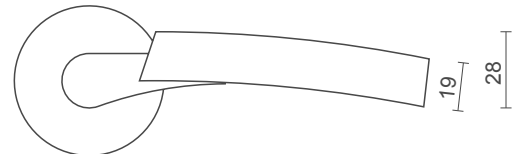

model no / **CH 902**

- **Available on:** Sprung Rose
- **Finishes:** SSS: Satin Stainless Steel
  PSS: Polished Stainless Steel

model no / **CH 906**

- **Available on:** Sprung Rose
- **Finishes:** SSS: Satin Stainless Steel
  PSS: Polished Stainless Steel

model no / **CH 908**

- **Available on:** Sprung Rose
- **Finishes:** SSS: Satin Stainless Steel
  PSS: Polished Stainless Steel

model no / **CH 909**

- **Available on:** Sprung Rose
- **Finishes:** SSS: Satin Stainless Steel
  PSS: Polished Stainless Steel