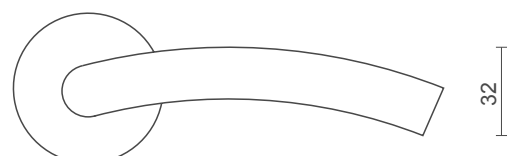

model no / **CH 399**

- **Available on:** Sprung or 4mm Unsprung Rose
- **Finishes:** SSS: Satin Stainless Steel
  PSS: Polished Stainless Steel

▪ **Series with CH399**

Section: Pull Handle

Model name: CHEP10-15

Description: Crescent Pull Handle

model no / **CH 499**

- **Available on:** Sprung or 4mm Unsprung Rose
- **Finishes:** SSS: Satin Stainless Steel
  PSS: Polished Stainless Steel

▪ **Series with CH 499**

Section: Pull Handle

Model name: CHEP 41-45

Description: Mitred Pull Handle

model no / **CH 599**

- **Available on:** Sprung or 4mm Unsprung Rose
- **Finishes:** SSS: Satin Stainless Steel
  PSS: Polished Stainless Steel

▪ **Series with CH 599**

Section: Pull Handle

Model name: CHEP 10-15

Description: Crescent Pull Handle