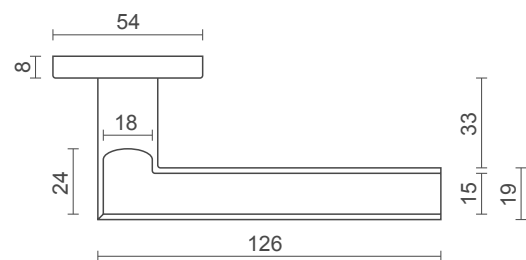

model no / **CH 918**

- **Available on:** Sprung Rose
- **Finishes:** SSS: Satin Stainless Steel
 PSS: Polished Stainless Steel

model no / **CH 919**

- **Available on:** Sprung Rose
- **Finishes:** SSS: Satin Stainless Steel
 PSS: Polished Stainless Steel