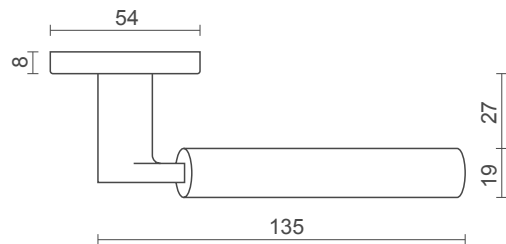

model no / **CH 902**

- **Available on:** Sprung Rose
- **Finishes:** SSS: Satin Stainless Steel
  PSS: Polished Stainless Steel

model no / **CH 906**

- **Available on:** Sprung Rose
- **Finishes:** SSS: Satin Stainless Steel
  PSS: Polished Stainless Steel

model no / **CH 908**

- **Available on:** Sprung Rose
- **Finishes:** SSS: Satin Stainless Steel
  PSS: Polished Stainless Steel

model no / **CH 909**

- **Available on:** Sprung Rose
- **Finishes:** SSS: Satin Stainless Steel
  PSS: Polished Stainless Steel