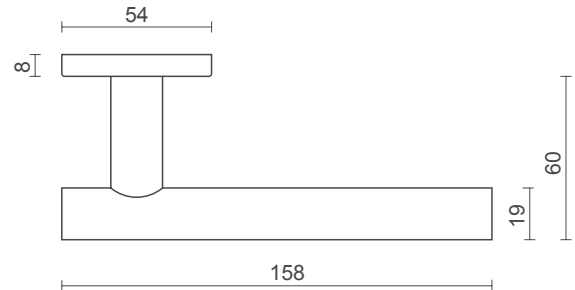

▪ **Series with CH399**

Section: Pull Handle

Model name: CHEP10-15

Description: Crescent Pull Handle

model no / **CH 499**

- **Available on:** Sprung or 4mm Unsprung Rose
- **Finishes:** SSS: Satin Stainless Steel
PSS: Polished Stainless Steel