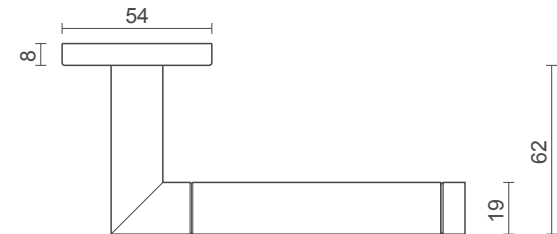

▪ **Series with CH899**

Section: Pull Handle
Model name: CHEP 30-39
Description: T bar Pull Handle

model no / **CH 999**

- **Available on:** Sprung Rose
- **Finishes:** Duo - SSS: Satin Stainless Steel
 PSS: Polished Stainless Steel