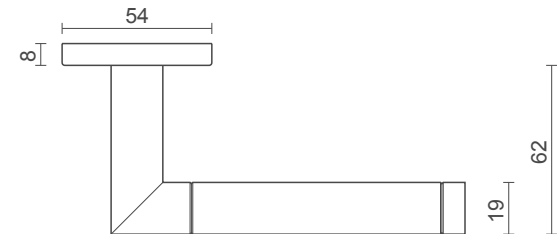

section / Lever Handles / Hollow

model no / **CH 899**

- **Available on:** Sprung or 4mm Unsprung Rose
- **Finishes:** SSS: Satin Stainless Steel
  PSS: Polished Stainless Steel

▪ **Series with CH899**

Section: Pull Handle
Model name: CHEP 30-39
Description: T bar Pull Handle

model no / **CH 999**

- **Available on:** Sprung Rose
- **Finishes:** Duo - SSS: Satin Stainless Steel
  PSS: Polished Stainless Steel

model no / **CH 900**

- **Available on:** Sprung Rose
- **Finishes:** SSS: Satin Stainless Steel
  PSS: Polished Stainless Steel

model no / **CH 901**

- **Available on:** Sprung Rose
- **Finishes:** SSS: Satin Stainless Steel
  PSS: Polished Stainless Steel

section / Lever Handles / Solid