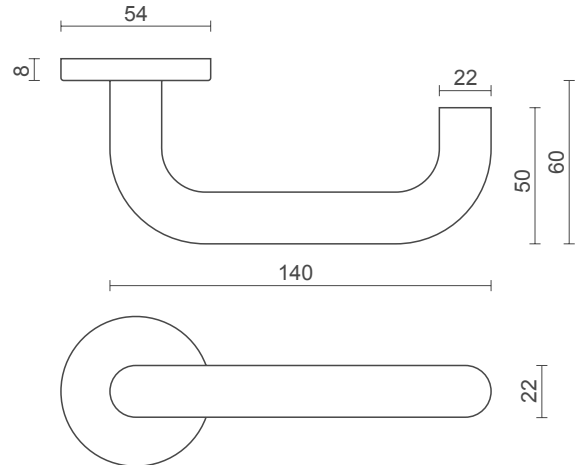

Section: Pull Handle

Model name: CPHS / CPHH

Description: Standard 'D' Handle

model no / **CH 199**

- **Available on:** Sprung Rose
- **Finishes:** SSS: Satin Stainless Steel
 PSS: Polished Stainless Steel
 PAA: Polished Anodised Aluminium

▪ **Series with CH399**

Section: Pull Handle

Model name: CHEP10-15

Description: Crescent Pull Handle

model no / **CH 499**

- **Available on:** Sprung or 4mm Unsprung Rose
- **Finishes:** SSS: Satin Stainless Steel
PSS: Polished Stainless Steel

▪ **Series with CH 599**

Section: Pull Handle

Model name: CHEP 10-15

Description: Crescent Pull Handle

model no / **CH 599R**

- **Available on:** Sprung or 4mm Unsprung Rose
- **Finishes:** SSS: Satin Stainless Steel
PSS: Polished Stainless Steel