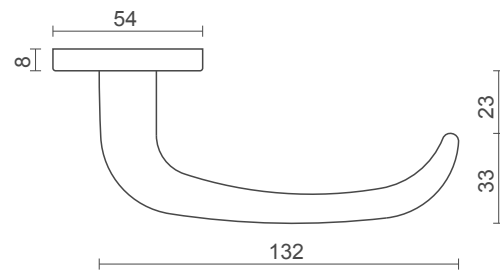

model no / **CH 914**

- **Available on:** Sprung Rose
- **Finishes:** SSS: Satin Stainless Steel
  PSS: Polished Stainless Steel

model no / **CH 917**

- **Available on:** Sprung Rose
- **Finishes:** SSS: Satin Stainless Steel
  PSS: Polished Stainless Steel

model no / **CH 918**

- **Available on:** Sprung Rose
- **Finishes:** SSS: Satin Stainless Steel
  PSS: Polished Stainless Steel

model no / **CH 919**

- **Available on:** Sprung Rose
- **Finishes:** SSS: Satin Stainless Steel
  PSS: Polished Stainless Steel