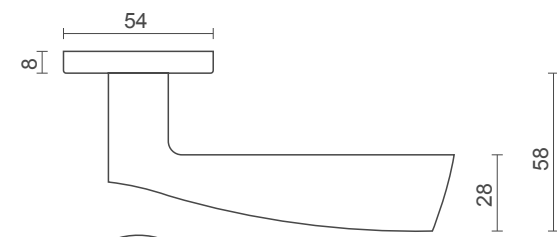

section / Lever Handles / Hollow

model no / **CH 899**

- **Available on:** Sprung or 4mm Unsprung Rose
- **Finishes:** SSS: Satin Stainless Steel
  PSS: Polished Stainless Steel

▪ **Series with CH899**

Section: Pull Handle
Model name: CHEP 30-39
Description: T bar Pull Handle

model no / **CH 999**

- **Available on:** Sprung Rose
- **Finishes:** Duo - SSS: Satin Stainless Steel
  PSS: Polished Stainless Steel

model no / **CH 900**

- **Available on:** Sprung Rose
- **Finishes:** SSS: Satin Stainless Steel
  PSS: Polished Stainless Steel

model no / **CH 901**

- **Available on:** Sprung Rose
- **Finishes:** SSS: Satin Stainless Steel
  PSS: Polished Stainless Steel

section / Lever Handles / Solid