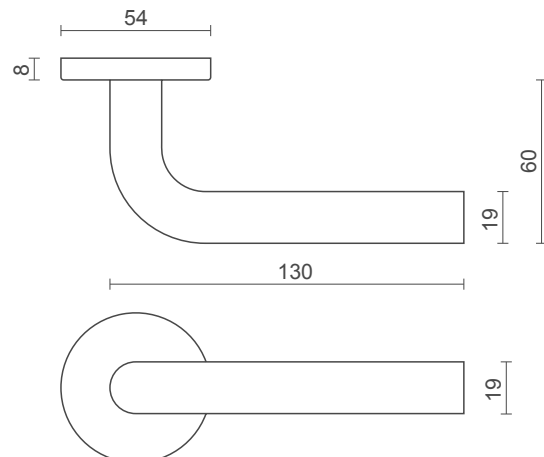

- **Available on:** Sprung or 4mm Unsprung Rose
- **Finishes:** SSS: Satin Stainless Steel
  PSS: Polished Stainless Steel