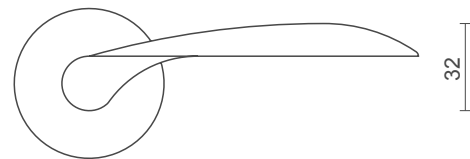

section / Lever Handles / Solid

model no / **CH 902**

- **Available on:** Sprung Rose
- **Finishes:** SSS: Satin Stainless Steel
PSS: Polished Stainless Steel

model no / **CH 906**

- **Available on:** Sprung Rose
- **Finishes:** SSS: Satin Stainless Steel
PSS: Polished Stainless Steel