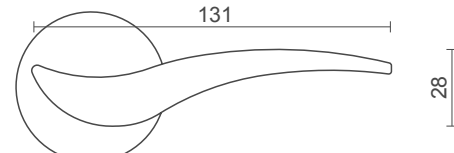

model no / **CH 900**

- **Available on:** Sprung Rose
- **Finishes:** SSS: Satin Stainless Steel
 PSS: Polished Stainless Steel

model no / **CH 901**

- **Available on:** Sprung Rose
- **Finishes:** SSS: Satin Stainless Steel
 PSS: Polished Stainless Steel