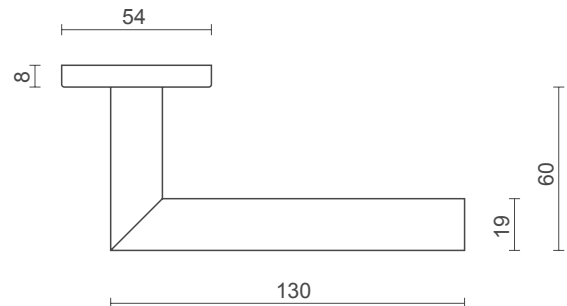

model no / **CH 399**

- **Available on:** Sprung or 4mm Unsprung Rose
- **Finishes:** SSS: Satin Stainless Steel
  PSS: Polished Stainless Steel

▪ **Series with CH399**

Section: Pull Handle

Model name: CHEP10-15

Description: Crescent Pull Handle

model no / **CH 499**

- **Available on:** Sprung or 4mm Unsprung Rose
- **Finishes:** SSS: Satin Stainless Steel
  PSS: Polished Stainless Steel

▪ **Series with CH 499**

Section: Pull Handle

Model name: CHEP 41-45

Description: Mitred Pull Handle

model no / **CH 599**

- **Available on:** Sprung or 4mm Unsprung Rose
- **Finishes:** SSS: Satin Stainless Steel
  PSS: Polished Stainless Steel

▪ **Series with CH 599**

Section: Pull Handle

Model name: CHEP 10-15

Description: Crescent Pull Handle