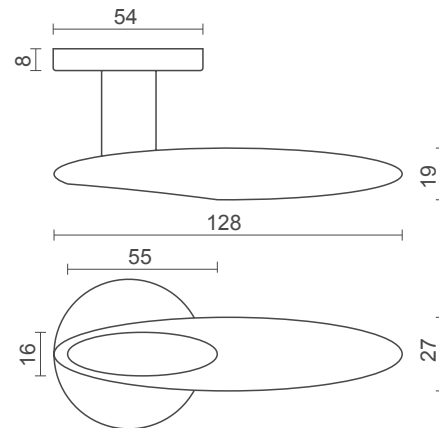

model no / **CH 910**

- **Available on:** Sprung Rose
- **Finishes:** SSS: Satin Stainless Steel
PSS: Polished Stainless Steel

model no / **CH 911**

- **Available on:** Sprung Rose
- **Finishes:** SSS: Satin Stainless Steel
PSS: Polished Stainless Steel