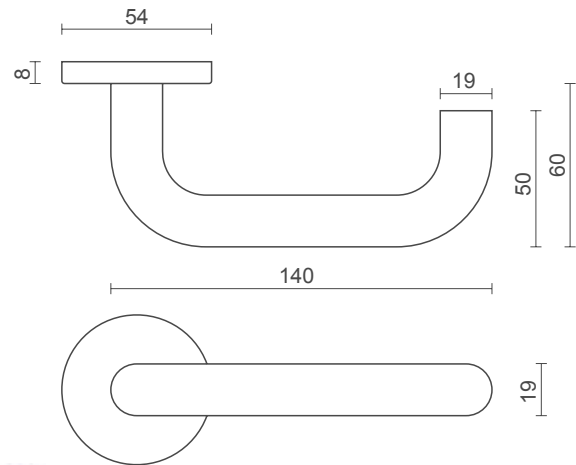

model no / **CH 100**

- **Available on:** Sprung or 4mm Unsprung Rose
- **Finishes:** SSS: Satin Stainless Steel
 PSS: Polished Stainless Steel
 PAA: Polished Anodised Aluminium
 PB: Polished Brass

■ **Series with CH100, CH199**

Section: Pull Handle

Model name: CPHS / CPHH

Description: Standard 'D' Handle

model no / **CH 199**

- **Available on:** Sprung Rose
- **Finishes:** SSS: Satin Stainless Steel
 PSS: Polished Stainless Steel
 PAA: Polished Anodised Aluminium

▪ **Series with CH399**

Section: Pull Handle

Model name: CHEP10-15

Description: Crescent Pull Handle

model no / **CH 499**

- **Available on:** Sprung or 4mm Unsprung Rose
- **Finishes:** SSS: Satin Stainless Steel
PSS: Polished Stainless Steel

▪ **Series with CH 599**

Section: Pull Handle

Model name: CHEP 10-15

Description: Crescent Pull Handle

model no / **CH 599R**

- **Available on:** Sprung or 4mm Unsprung Rose
- **Finishes:** SSS: Satin Stainless Steel
PSS: Polished Stainless Steel