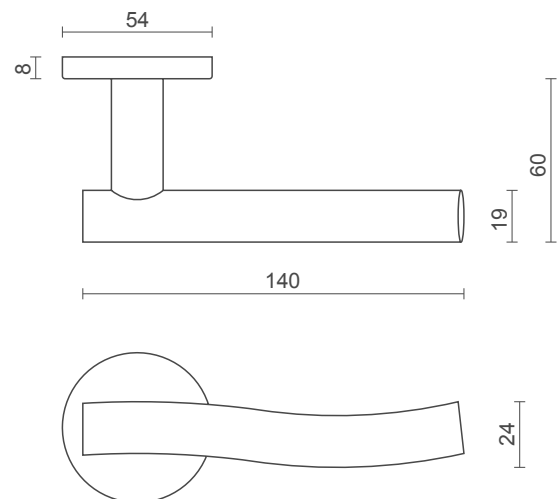

▪ **Series with CH 599**

Section: Pull Handle

Model name: CHEP 10-15

Description: Crescent Pull Handle

model no / **CH 599R**

- **Available on:** Sprung or 4mm Unsprung Rose
- **Finishes:** SSS: Satin Stainless Steel
PSS: Polished Stainless Steel

▪ **Series with CH 599R**

Section: Pull Handle

Model name: CHEP 10-15

Description: Crescent Pull Handle

model no / **CH 699**

- **Available on:** Sprung or 4mm Unsprung Rose
- **Finishes:** SSS: Satin Stainless Steel
PSS: Polished Stainless Steel

▪ **Series with CH 699**

Section: Pull Handle

Model name: CHEP 20-25

Description: 'S' Shaped Pull Handle

model no / **CH 799**

- **Available on:** Sprung or 4mm Unsprung Rose
- **Finishes:** SSS: Satin Stainless Steel
PSS: Polished Stainless Steel