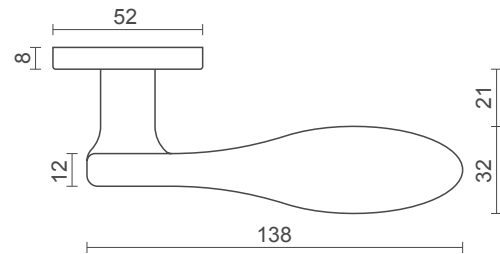

model no / **CH 914**

- **Available on:** Sprung Rose
- **Finishes:** SSS: Satin Stainless Steel
 PSS: Polished Stainless Steel

model no / **CH 917**

- **Available on:** Sprung Rose
- **Finishes:** SSS: Satin Stainless Steel
 PSS: Polished Stainless Steel