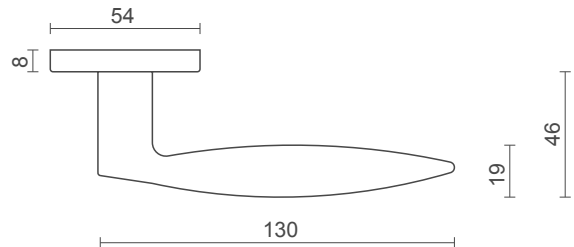

section / Lever Handles / Solid

model no / **CH 902**

- **Available on:** Sprung Rose
- **Finishes:** SSS: Satin Stainless Steel
PSS: Polished Stainless Steel

model no / **CH 906**

- **Available on:** Sprung Rose
- **Finishes:** SSS: Satin Stainless Steel
PSS: Polished Stainless Steel