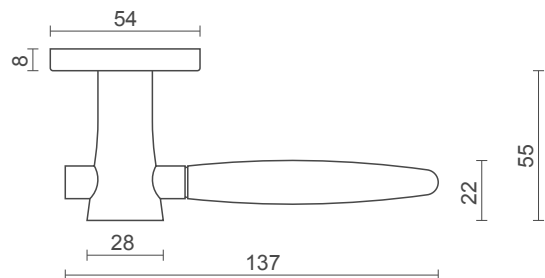

model no / **CH 908**

- **Available on:** Sprung Rose
- **Finishes:** SSS: Satin Stainless Steel
PSS: Polished Stainless Steel

model no / **CH 909**

- **Available on:** Sprung Rose
- **Finishes:** SSS: Satin Stainless Steel
PSS: Polished Stainless Steel