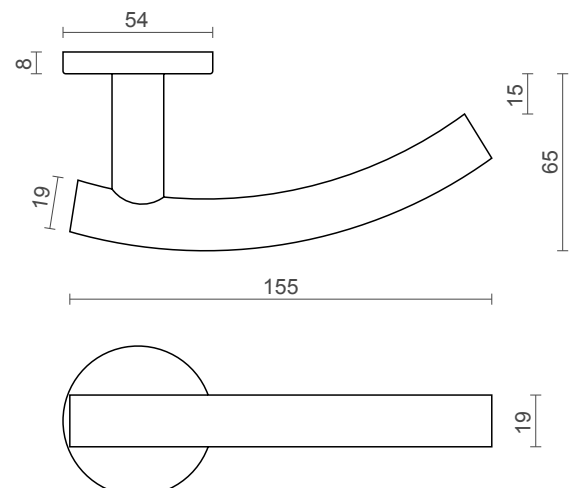

▪ **Series with CH 599**

Section: Pull Handle

Model name: CHEP 10-15

Description: Crescent Pull Handle

model no / **CH 599R**

- **Available on:** Sprung or 4mm Unsprung Rose
- **Finishes:** SSS: Satin Stainless Steel
PSS: Polished Stainless Steel

▪ **Series with CH 599R**

Section: Pull Handle

Model name: CHEP 10-15

Description: Crescent Pull Handle

model no / **CH 699**

- **Available on:** Sprung or 4mm Unsprung Rose
- **Finishes:** SSS: Satin Stainless Steel
PSS: Polished Stainless Steel

▪ **Series with CH 699**

Section: Pull Handle

Model name: CHEP 20-25

Description: 'S' Shaped Pull Handle

model no / **CH 799**

- **Available on:** Sprung or 4mm Unsprung Rose
- **Finishes:** SSS: Satin Stainless Steel
PSS: Polished Stainless Steel

▪ **Series with CH799**

Section: Pull Handle

Model name: CHEP 10-15

Description: Crescent Pull Handle

section / Lever Handles / Hollow

model no / **CH 899**

- **Available on:** Sprung or 4mm Unsprung Rose
- **Finishes:** SSS: Satin Stainless Steel
 PSS: Polished Stainless Steel