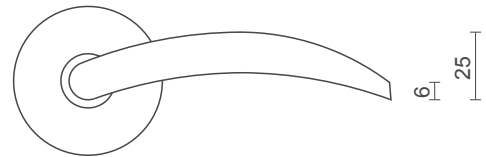

section / Lever Handles / Solid

model no / **CH 902**

- **Available on:** Sprung Rose
- **Finishes:** SSS: Satin Stainless Steel
PSS: Polished Stainless Steel

model no / **CH 906**

- **Available on:** Sprung Rose
- **Finishes:** SSS: Satin Stainless Steel
PSS: Polished Stainless Steel