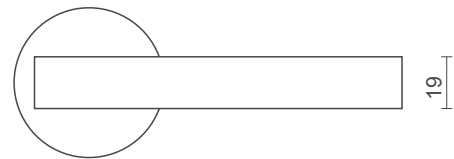

section / Lever Handles / Hollow

model no / **CH 899**

- **Available on:** Sprung or 4mm Unsprung Rose
- **Finishes:** SSS: Satin Stainless Steel
  PSS: Polished Stainless Steel

▪ **Series with CH899**

Section: Pull Handle
Model name: CHEP 30-39
Description: T bar Pull Handle

model no / **CH 999**

- **Available on:** Sprung Rose
- **Finishes:** Duo - SSS: Satin Stainless Steel
  PSS: Polished Stainless Steel

model no / **CH 900**

- **Available on:** Sprung Rose
- **Finishes:** SSS: Satin Stainless Steel
  PSS: Polished Stainless Steel

model no / **CH 901**

- **Available on:** Sprung Rose
- **Finishes:** SSS: Satin Stainless Steel
  PSS: Polished Stainless Steel

section / Lever Handles / Solid