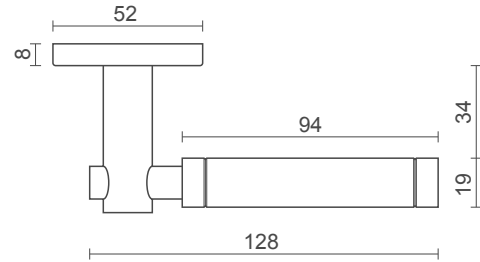

model no / **CH 914**

- **Available on:** Sprung Rose
- **Finishes:** SSS: Satin Stainless Steel
  PSS: Polished Stainless Steel

model no / **CH 917**

- **Available on:** Sprung Rose
- **Finishes:** SSS: Satin Stainless Steel
  PSS: Polished Stainless Steel

model no / **CH 918**

- **Available on:** Sprung Rose
- **Finishes:** SSS: Satin Stainless Steel
  PSS: Polished Stainless Steel

model no / **CH 919**

- **Available on:** Sprung Rose
- **Finishes:** SSS: Satin Stainless Steel
  PSS: Polished Stainless Steel