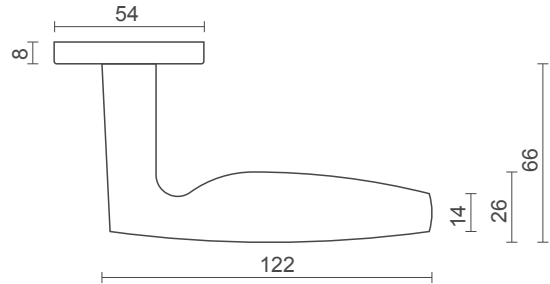

model no / **CH 902**

- **Available on:** Sprung Rose
- **Finishes:** SSS: Satin Stainless Steel
  PSS: Polished Stainless Steel

model no / **CH 906**

- **Available on:** Sprung Rose
- **Finishes:** SSS: Satin Stainless Steel
  PSS: Polished Stainless Steel

model no / **CH 908**

- **Available on:** Sprung Rose
- **Finishes:** SSS: Satin Stainless Steel
  PSS: Polished Stainless Steel

model no / **CH 909**

- **Available on:** Sprung Rose
- **Finishes:** SSS: Satin Stainless Steel
  PSS: Polished Stainless Steel