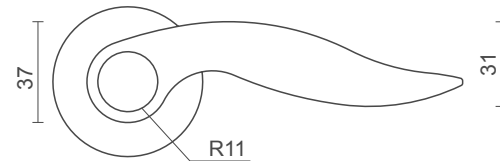

model no / **CH 914**

- **Available on:** Sprung Rose
- **Finishes:** SSS: Satin Stainless Steel
 PSS: Polished Stainless Steel

model no / **CH 917**

- **Available on:** Sprung Rose
- **Finishes:** SSS: Satin Stainless Steel
 PSS: Polished Stainless Steel