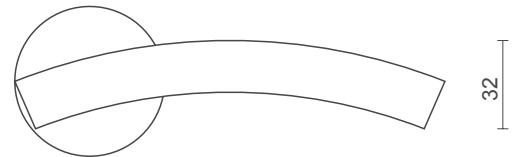

model no / **CH 399**

- **Available on:** Sprung or 4mm Unsprung Rose
- **Finishes:** SSS: Satin Stainless Steel
  PSS: Polished Stainless Steel

▪ **Series with CH399**

Section: Pull Handle

Model name: CHEP10-15

Description: Crescent Pull Handle

model no / **CH 499**

- **Available on:** Sprung or 4mm Unsprung Rose
- **Finishes:** SSS: Satin Stainless Steel
  PSS: Polished Stainless Steel

▪ **Series with CH 499**

Section: Pull Handle

Model name: CHEP 41-45

Description: Mitred Pull Handle

model no / **CH 599**

- **Available on:** Sprung or 4mm Unsprung Rose
- **Finishes:** SSS: Satin Stainless Steel
  PSS: Polished Stainless Steel

▪ **Series with CH 599**

Section: Pull Handle

Model name: CHEP 10-15

Description: Crescent Pull Handle