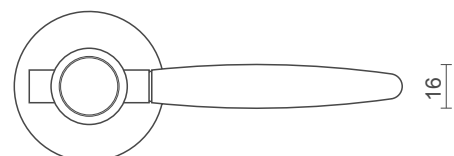

model no / **CH 908**

- **Available on:** Sprung Rose
- **Finishes:** SSS: Satin Stainless Steel
PSS: Polished Stainless Steel

model no / **CH 909**

- **Available on:** Sprung Rose
- **Finishes:** SSS: Satin Stainless Steel
PSS: Polished Stainless Steel