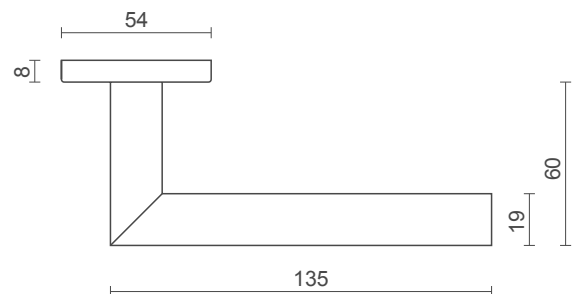

model no / **CH 399**

- **Available on:** Sprung or 4mm Unsprung Rose
- **Finishes:** SSS: Satin Stainless Steel
  PSS: Polished Stainless Steel

▪ **Series with CH399**

Section: Pull Handle

Model name: CHEP10-15

Description: Crescent Pull Handle

model no / **CH 499**

- **Available on:** Sprung or 4mm Unsprung Rose
- **Finishes:** SSS: Satin Stainless Steel
  PSS: Polished Stainless Steel

▪ **Series with CH 499**

Section: Pull Handle

Model name: CHEP 41-45

Description: Mitred Pull Handle

model no / **CH 599**

- **Available on:** Sprung or 4mm Unsprung Rose
- **Finishes:** SSS: Satin Stainless Steel
  PSS: Polished Stainless Steel

▪ **Series with CH 599**

Section: Pull Handle

Model name: CHEP 10-15

Description: Crescent Pull Handle