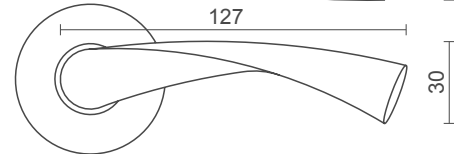

section / Lever Handles / Hollow

model no / **CH 899**

- **Available on:** Sprung or 4mm Unsprung Rose
- **Finishes:** SSS: Satin Stainless Steel
  PSS: Polished Stainless Steel

▪ **Series with CH899**

Section: Pull Handle
Model name: CHEP 30-39
Description: T bar Pull Handle

model no / **CH 999**

- **Available on:** Sprung Rose
- **Finishes:** Duo - SSS: Satin Stainless Steel
  PSS: Polished Stainless Steel

model no / **CH 900**

- **Available on:** Sprung Rose
- **Finishes:** SSS: Satin Stainless Steel
  PSS: Polished Stainless Steel

model no / **CH 901**

- **Available on:** Sprung Rose
- **Finishes:** SSS: Satin Stainless Steel
  PSS: Polished Stainless Steel

section / Lever Handles / Solid