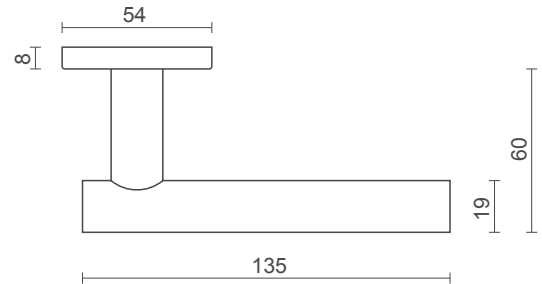

section / Lever Handles / Hollow

model no / **CH 899**

- **Available on:** Sprung or 4mm Unsprung Rose
- **Finishes:** SSS: Satin Stainless Steel
  PSS: Polished Stainless Steel

▪ **Series with CH899**

Section: Pull Handle
Model name: CHEP 30-39
Description: T bar Pull Handle

model no / **CH 999**

- **Available on:** Sprung Rose
- **Finishes:** Duo - SSS: Satin Stainless Steel
  PSS: Polished Stainless Steel

model no / **CH 900**

- **Available on:** Sprung Rose
- **Finishes:** SSS: Satin Stainless Steel
  PSS: Polished Stainless Steel

model no / **CH 901**

- **Available on:** Sprung Rose
- **Finishes:** SSS: Satin Stainless Steel
  PSS: Polished Stainless Steel

section / Lever Handles / Solid