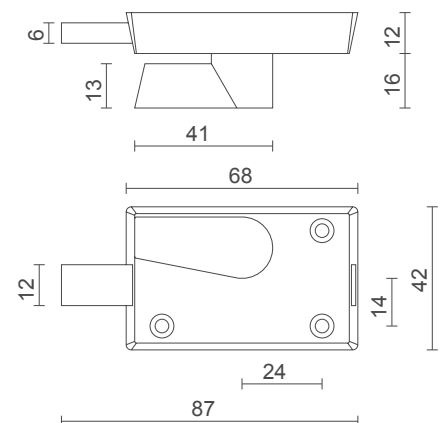

model no / **CH 421**

**Face Fix Indicator Bolt**

- **Finishes:** SSS: Satin Stainless Steel  
 PSS: Polished Stainless Steel