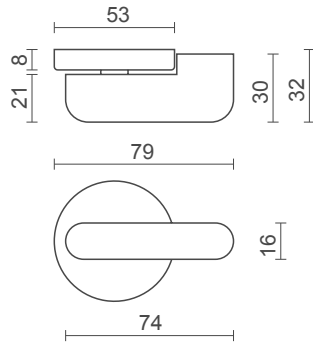

section / Levers / Thumb Turns & Indicators

model no / **CHTD 1**

**Disabled Thumb Turn and  
 Emergency Release**

- **Finishes:** SSS: Satin Stainless Steel  
 PSS: Polished Stainless Steel

model no / **CHTD 2**

**Disabled Thumb Turn and  
 Emergency Release**

- **Finishes:** SSS: Satin Stainless Steel  
 PSS: Polished Stainless Steel

model no / **CHTT 3**

**Standard Thumb Turn and  
 Emergency Release**

- **Finishes:** SSS: Satin Stainless Steel  
 PSS: Polished Stainless Steel  
 PAA: Polished Anodised Aluminium  
 PB: Polished Brass

model no / **CH 421**

**Face Fix Indicator Bolt**

- **Finishes:** SSS: Satin Stainless Steel  
 PSS: Polished Stainless Steel