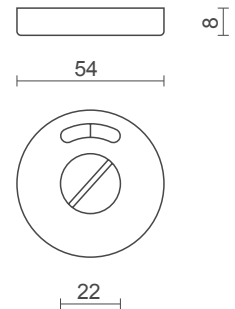

model no / **CHER**

Emergency Release & Indicator

- **Finishes:** SSS: Satin Stainless Steel
  PSS: Polished Stainless Steel
  PAA: Polished Anodised Aluminium
  PB: Polished Brass

- **Available:** without Indicator if require