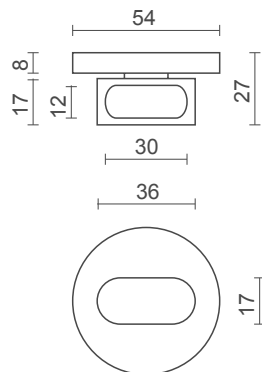

model no / **CHTT 3**

**Standard Thumb Turn and
Emergency Release**

- **Finishes:** SSS: Satin Stainless Steel
  PSS: Polished Stainless Steel
  PAA: Polished Anodised Aluminium
  PB: Polished Brass