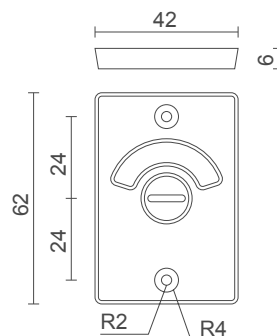

model no / **CHER**

**Emergency Release & Indicator**

- **Finishes:** SSS: Satin Stainless Steel  
 PSS: Polished Stainless Steel  
 PAA: Polished Anodised Aluminium  
 PB: Polished Brass

- **Available:** without Indicator if require

model no / **CH 421**

**Face Fix Indicator Bolt**

- **Finishes:** SSS: Satin Stainless Steel  
 PSS: Polished Stainless Steel