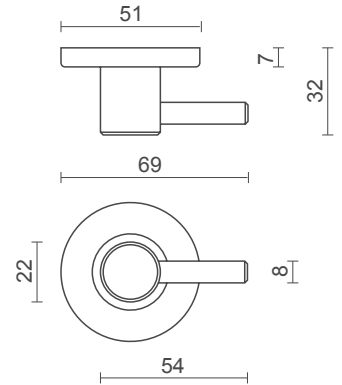

section / Levers / Thumb Turns & Indicators

model no / **CHTD 1**

**Disabled Thumb Turn and  
 Emergency Release**

- **Finishes:** SSS: Satin Stainless Steel  
 PSS: Polished Stainless Steel

model no / **CHTD 2**

**Disabled Thumb Turn and  
 Emergency Release**

- **Finishes:** SSS: Satin Stainless Steel  
 PSS: Polished Stainless Steel

model no / **CHTT 3**

**Standard Thumb Turn and  
 Emergency Release**

- **Finishes:** SSS: Satin Stainless Steel  
 PSS: Polished Stainless Steel  
 PAA: Polished Anodised Aluminium  
 PB: Polished Brass

model no / **CH 421**

**Face Fix Indicator Bolt**

- **Finishes:** SSS: Satin Stainless Steel  
 PSS: Polished Stainless Steel